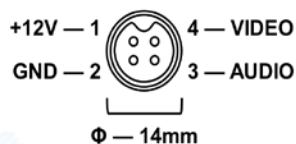

Specifications:

Model	AC-7AP-FLHR	AC-1HP-FLHR
CCD or CMOS	1/3" Sony HAD II CCD	1/3" CMOS 720P
Resolution	700 TVL	1.30 Mega Pixel
Effective Pixels	PAL: 960Hx720V NTSC: 960Hx612V	PAL: 1280Hx960V NTSC: 1280Hx720V
TV System	PAL / NTSC (Optional Before Factory)	
Auto Control	Auto Gain Control, Back Light Compensation White Balance, Electronic Shutter	
Image Mirror	Optional Before Factory	
Lens	f=2.8mm View Angle 89degree Optional 3.6, 6, 8 mm	
Light Sensitivity	0 Lux @ F1.2 (IR ON)	
Infrared Spectrum	850nm or 940 nm	
Infrared LED Range	10 LEDs Ø5 IR 12 Meters	
Auto IR control	3~5 Lux Cut	
Signal to Noise Ratio	SNR>50 dB, (AGC Close)	
Video Output	1V p-p, 75Ω,	
Audio Output	Null	
Power Consumption	12V DC ± 5%, 100mA, 1.2W	
A / V, Power Interface	Aviation, 4PIN Interface Optional	
Adjustment	Horizontal 0, Vertical 0~60	
Dimensions	(L x W x H) 86 x 64 x 58 mm	
Packing Size	(L x W x H) 85 x 100 x 85 mm	
Product Weight	Net: 165 g, All: 185 g	
Waterproof	IP67 For Housing	
Operating Condition	Temp.: -25°C to +55°C, Humidity < 95%	
Housing Color	Black, Optional Color By Order Quantity	

➤ Specifications are subject to change without prior notice

Packing List:

Camera	1
Instruction manual	1
Self-Drilling Screw	4
Mounting Plug	4

Connection: