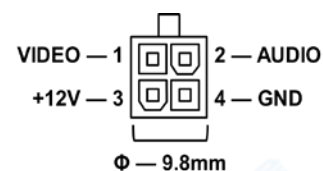

Specifications:

Model	AC-7AP-FLHR	AC-1HP-FLHR
CCD or CMOS	1/3" Sony HAD II CCD	1/3" CMOS 720P
Resolution	700 TVL	1.30 Mega Pixel
Effective Pixels	PAL: 960Hx720V NTSC: 960Hx612V	PAL: 1280Hx960V NTSC: 1280Hx720V
TV System	PAL / NTSC (Optional Before Factory)	
Auto Control	Auto Gain Control, Back Light Compensation White Balance, Electronic Shutter	
Image Mirror	Optional Before Factory	
Lens	f=2.8mm View Angle 89degree Optional 3.6, 6, 8 mm	
Light Sensitivity	0 Lux @ F1.2 (IR ON)	
Infrared Spectrum	850nm or 940 nm	
Infrared LED Range	10 LEDs Ø5 IR 12 Meters	
Auto IR control	3~5 Lux Cut	
Signal to Noise Ratio	SNR>50 dB, (AGC Close)	
Video Output	1V p-p, 75Ω,	
Audio Output	Null	
Power Consumption	12V DC ± 5%, 100mA, 1.2W	
A / V, Power Interface	Aviation, 4PIN Interface Optional	
Adjustment	Horizontal 0, Vertical 0~60	
Dimensions	(L x W x H) 86 x 64 x 58 mm	
Packing Size	(L x W x H) 85 x 100 x 85 mm	
Product Weight	Net: 165 g, All: 185 g	
Waterproof	IP67 For Housing	
Operating Condition	Temp.: -25°C to +55°C, Humidity < 95%	
Housing Color	Black, Optional Color By Order Quantity	

➤ Specifications are subject to change without prior notice

Packing List:

Camera	1
Instruction manual	1
Self-Drilling Screw	4
Mounting Plug	4

Connection: